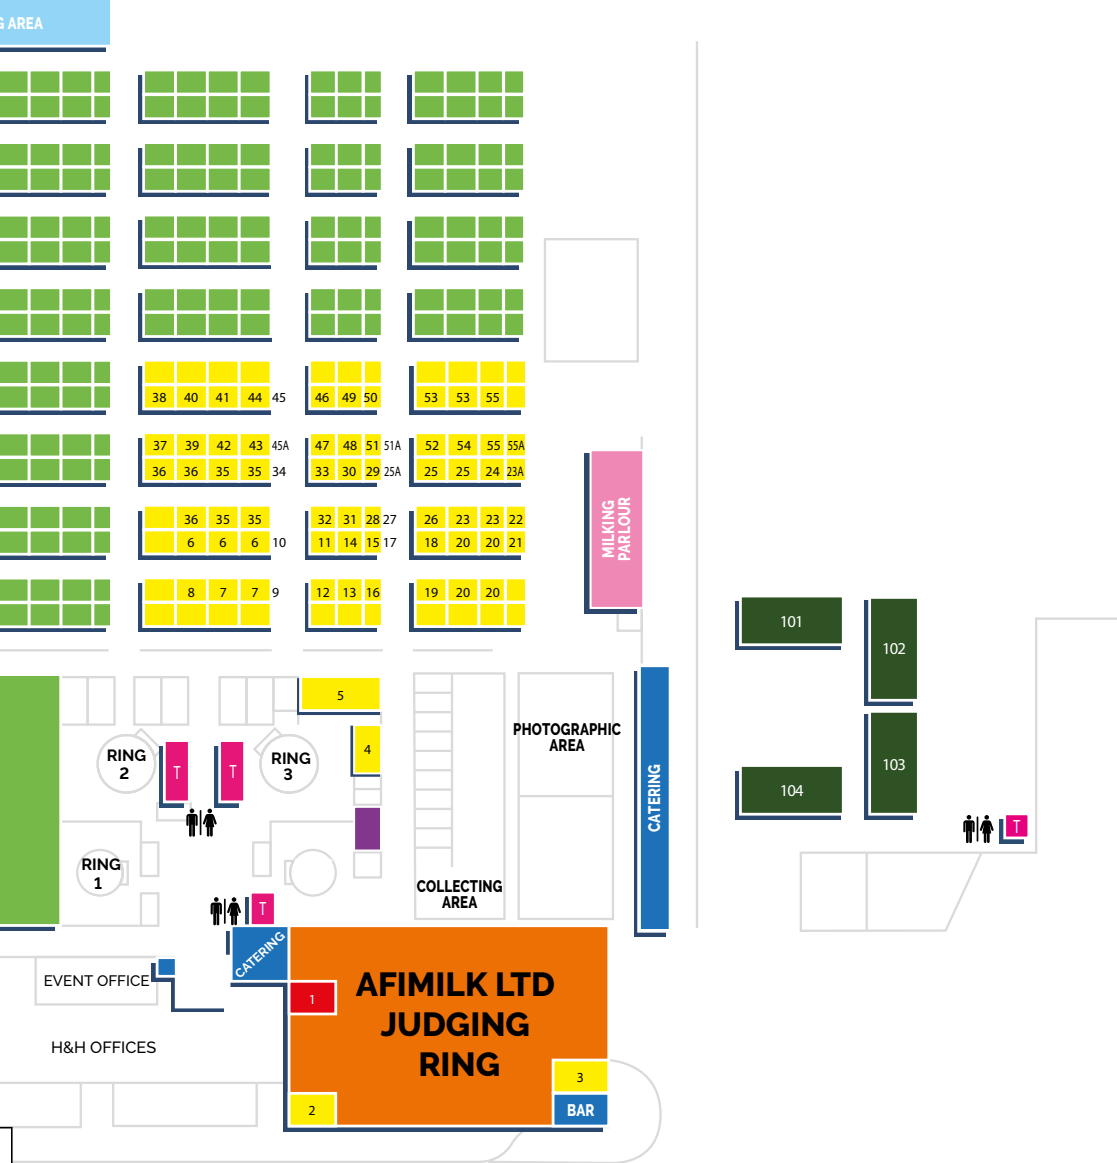

VEHICLE EXIT

EXHIBITOR/VISITOR CAR PARK